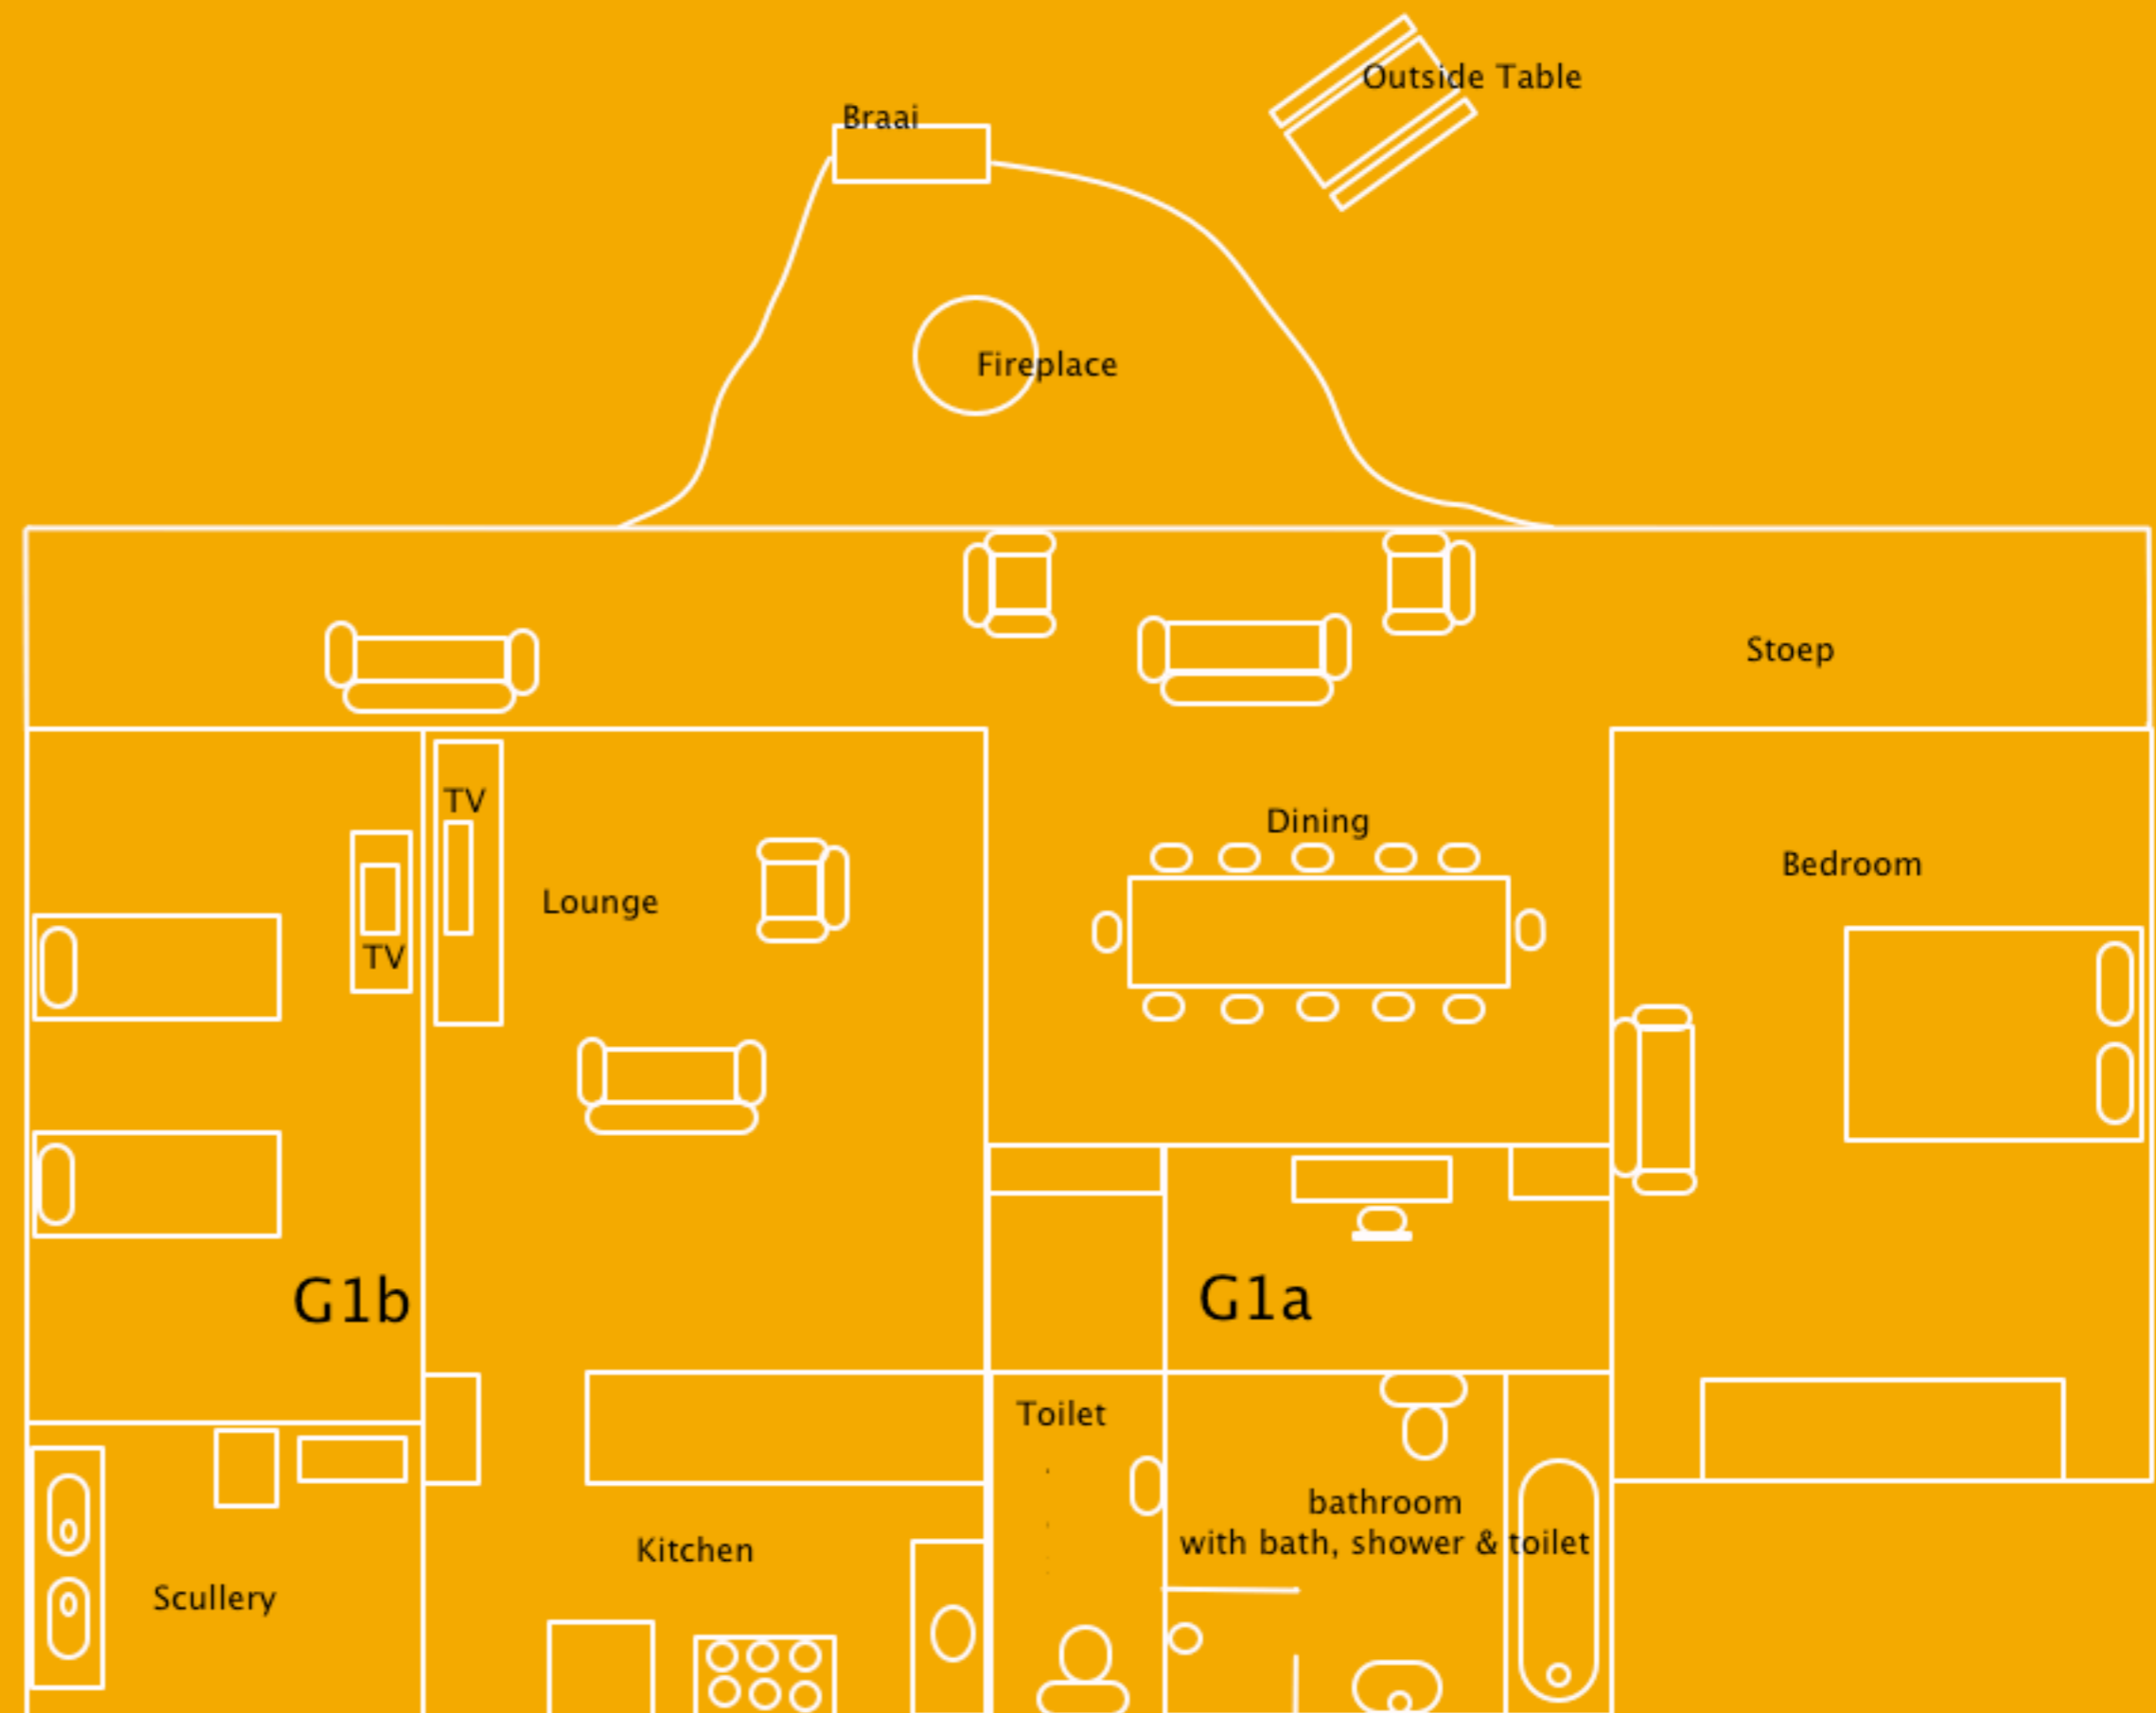

Galago

Main building &
Rooms G1a, G1b & G2

Viewing Deck

G2

Bedroom

Bathroom
with shower

Pool

Braai

Outside Table

Fireplace

Stoep

Dining

Lounge

Bedroom

G1b

G1a

Toilet

bathroom
with bath, shower & toilet

Kitchen

Scullery